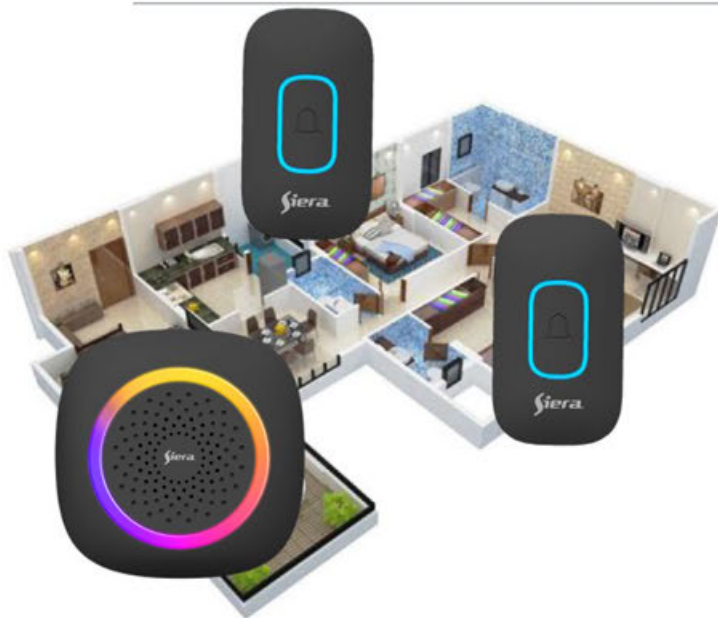

Colorful light indicator

Memory Function

Retain chime settings during power outages

Long Operation Range

Signal transmitted 300m in open area

300m

Multiple Combinations to Meet Your Requirements

1 Push Button + 1 chime: Suitable for common-size house

1 Push Button + 2 chimes: Suitable for two-storey or large-size house

2 Push Buttons + 1 chime: Suitable for the house with front and back doors

Weatherproof

Suitable for outdoor use

Product Details

Receiver

Color Changing
LED indicator

Previous

Next/Pair

Volume Adjustment
/Clear Code

Battery Compartment
(3*AA Batteries)

Remote Control

Push button

Siera

Siera.

White

Black

Fair-sounding alarm for kids

Handy caller for the pregnant

Alert device for the elderly

It can be used as

- ✓ Doorbell
- ✓ Alert device